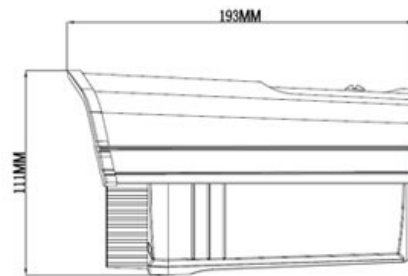

### Main Features

- 1/2.7" 2 MP HQIS Pro Image Sensor
- 25/30fps@1080P
- Day/Night(ICR), AWB, AGC, BLC
- 16mm Lens
- IR Range of 80 Mtr.
- IP66